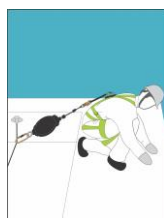

FA 10 117 XX

P. 1 | 2

ELASTIC

**SAFET'EAR
BUCKLE x3**

● Sternal | ● Dorsal

HS CODE
63072090
CARTON SIZE / PCS.
60 x 40 x 24 cm / 12
AET (EU) N°2777/20363-01/E00-00
Satra Technology Europe Ltd., N° 2777, Bracetown Business Park, Clonee, Dublin, D15YN2P, Ireland
MODULE D F114/14003.02
SGS Fimko Oy, N°0598 Takomotie 8, 00380 HELSINKI, Finland
AET (UKCA) N°AB0321/20390-01/E00-00
Satra Technology Centre, N°0321 Wyndham Way, Telford Way, Kettering Northamptonshire, NN16 8SD, United Kingdom
MODULE D 11 IN14/14003
SGS United Kingdom Ltd., N°0120 Unit 202B, Worle Parkway, Weston-super-Mare, BS22 6WA, United Kingdom

REF.	FA 10 117 00	FA 10 117 01
SIZES	S - L	L - XXL
 KG	-----	
CE	MAX. 140 KG (VG 11.132)	
Attachment	EN 361:2002	
Attachment	Dorsal (A), Sternal (A)	
	2 / 3	
MAT.  / 		
MAT.  45 mm	Polyester	
 /  / 	0 / 0 / 2	
+	FALL INDICATORS	
	1.40 KG	1.60 KG