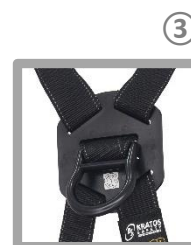

FA 10 117 XX

P. 1 | 2

ELASTIC

**SAFET'EAR
BUCKLE x3**

● Sternal | ● Dorsal

HS CODE
63072090
CARTON SIZE / PCS.
60 x 40 x 24 cm / 12
AET (EU) N°2777/20363-01/E00-00
Satra Technology Europe Ltd., N° 2777, Bracetown Business Park, Clonee, Dublin, D15YN2P, Ireland
MODULE D F114/14003.02
SGS Fimko Oy, N°0598 Takomotie 8, 00380 HELSINKI, Finland
AET (UKCA) N°AB0321/20390-01/E00-00
Satra Technology Centre, N°0321 Wyndham Way, Telford Way, Kettering Northamptonshire, NN16 8SD, United Kingdom
MODULE D 11 IN14/14003
SGS United Kingdom Ltd., N°0120 Unit 202B, Worle Parkway, Weston-super-Mare, BS22 6WA, United Kingdom

REF.	FA 10 117 00	FA 10 117 01
SIZES	S - L	L - XXL
 KG	-----	
CE	MAX. 140 KG (VG 11.132)	
Attachment	EN 361:2002	
Attachment	Dorsal (A), Sternal (A)	
	2 / 3	
MAT.  / 		
MAT.  45 mm	Polyester	
 /  / 	0 / 0 / 2	
+	FALL INDICATORS	
	1.40 KG	1.60 KG