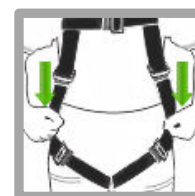

FA 10 117 XX

P. 1 | 2

ELASTIC

**SAFET'EAR
BUCKLE x3**

● Sternal | ● Dorsal

HS CODE
63072090
CARTON SIZE / PCS.
60 x 40 x 24 cm / 12
AET (EU) N°2777/20363-01/E00-00
Satra Technology Europe Ltd., N° 2777, Bracetown Business Park, Clonee, Dublin, D15YN2P, Ireland
MODULE D F114/14003.02
SGS Fimko Oy, N°0598 Takomotie 8, 00380 HELSINKI, Finland
AET (UKCA) N°AB0321/20390-01/E00-00
Satra Technology Centre, N°0321 Wyndham Way, Telford Way, Kettering Northamptonshire, NN16 8SD, United Kingdom
MODULE D 11 IN14/14003
SGS United Kingdom Ltd., N°0120 Unit 202B, Worle Parkway, Weston-super-Mare, BS22 6WA, United Kingdom

REF.	FA 10 117 00	FA 10 117 01
SIZES	S - L	L - XXL
 KG	-----	
CE	MAX. 140 KG (VG 11.132)	
Attachment	EN 361:2002	
Attachment	Dorsal (A), Sternal (A)	
	2 / 3	
MAT.  / 		
MAT.  45 mm	Polyester	
 /  / 	0 / 0 / 2	
+	FALL INDICATORS	
	1.40 KG	1.60 KG