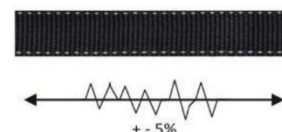

FA 10 117 XX

P. 1 | 2

ELASTIC

**SAFET'EAR
BUCKLE x3**

● Sternal | ● Dorsal

HS CODE
63072090
CARTON SIZE / PCS.
60 x 40 x 24 cm / 12
AET (EU) N°2777/20363-01/E00-00
Satra Technology Europe Ltd., N° 2777, Bracetown Business Park, Clonee, Dublin, D15YN2P, Ireland
MODULE D F114/14003.02
SGS Fimko Oy, N°0598 Takomotie 8, 00380 HELSINKI, Finland
AET (UKCA) N°AB0321/20390-01/E00-00
Satra Technology Centre, N°0321 Wyndham Way, Telford Way, Kettering Northamptonshire, NN16 8SD, United Kingdom
MODULE D 11 IN14/14003
SGS United Kingdom Ltd., N°0120 Unit 202B, Worle Parkway, Weston-super-Mare, BS22 6WA, United Kingdom

REF.	FA 10 117 00	FA 10 117 01
SIZES	S - L	L - XXL
 KG	-----	
CE	MAX. 140 KG (VG 11.132)	
Attachment	EN 361:2002	
Attachment	Dorsal (A), Sternal (A)	
	2 / 3	
MAT.  / 		
MAT.  45 mm	Polyester	
 /  / 	0 / 0 / 2	
+	FALL INDICATORS	
	1.40 KG	1.60 KG