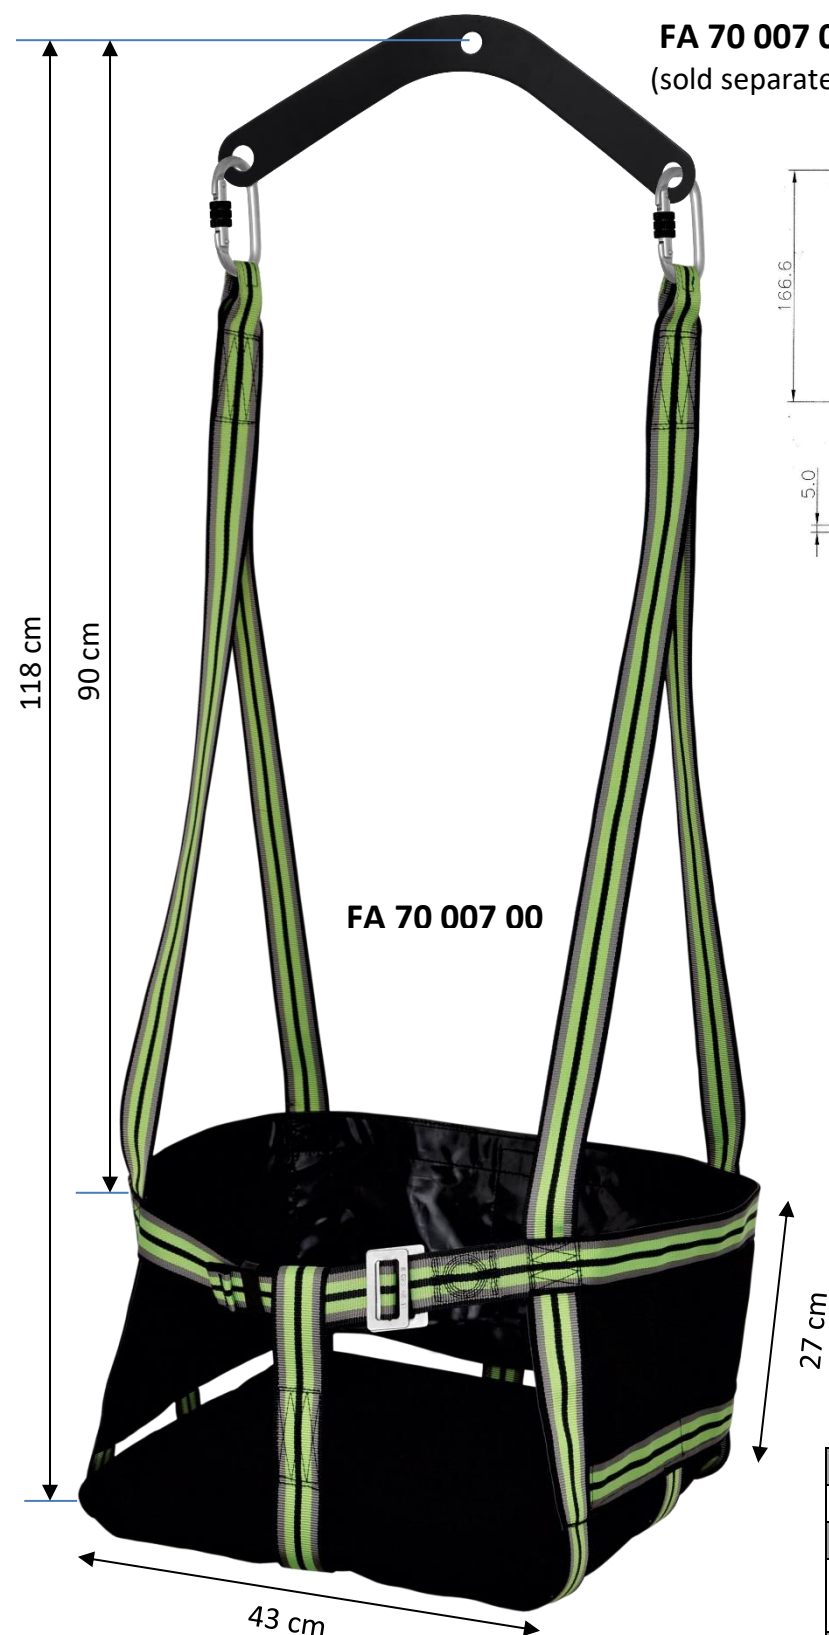

FA 70 007 00, FA 70 007 01

FA 70 007 01 (sold separately)

FA 70 007 00

REF.	FA 70 007 00	FA 70 007 01
 KG	140 KG (as per 2006/42/EC)	---
	Machinery Directive 2006/42/EC (not PPE)	---
MAT.	 : 45mm PES	
	3.32 KG	1 KG

HS CODE	94016900
CARTON SIZE / PCS.	FA 70 007 00 : 60 x 40 x 48 cm / 5 FA 70 007 01 : 40 x 40 x 24 cm / 20
Technical test	48332/0417/spc-0/1/pjs/nw
<p>Satra Technology Centre, N°0321 Wyndham Way, Telford Way, Kettering Northamptonshire, NN16 8SD, United Kingdom</p>	