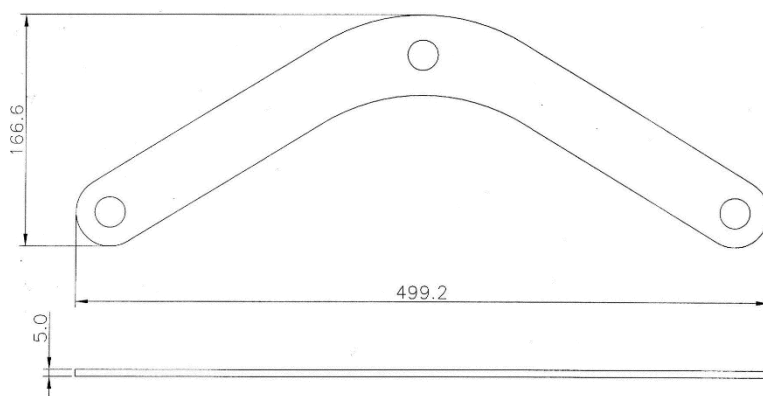

FA 70 007 00, FA 70 007 01

FA 70 007 01 (sold separately)

FA 70 007 00

REF.	FA 70 007 00	FA 70 007 01
 KG	140 KG (as per 2006/42/EC)	---
	Machinery Directive 2006/42/EC (not PPE)	---
MAT.	 : 45mm PES	
	3.32 KG	1 KG

HS CODE	94016900
CARTON SIZE / PCS.	FA 70 007 00 : 60 x 40 x 48 cm / 5 FA 70 007 01 : 40 x 40 x 24 cm / 20
Technical test	48332/0417/spc-0/1/pjs/nw
<p>Satra Technology Centre, N°0321 Wyndham Way, Telford Way, Kettering Northamptonshire, NN16 8SD, United Kingdom</p>	