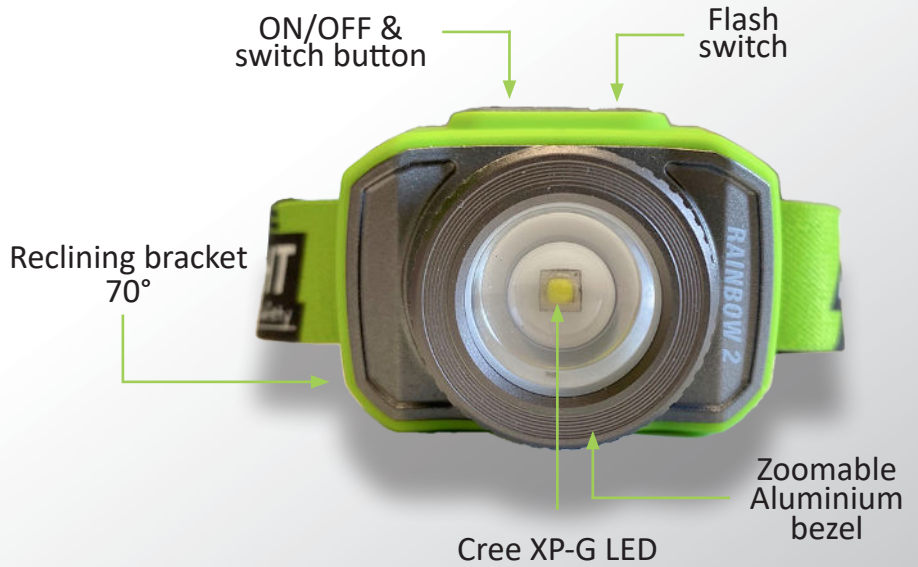

# RAINBOW 2

## HL 10 002 00

HS Code : 85131000  
Barcode : 3700671407609

**250**  
Lumens

**112g**  
Weight

**120M**  
Range

**IP54**  
Rating

**Li-Po**  
Battery

**SOS**  
Mode

## Assets

- Many accessories provided ( strap with reclining headlamp bracket, Tube strap, fastener clip)
- SOS feature available.
- Fully adjustable light beam up to 120° beam angle.
- Charging indicator
- Robust (Aluminium shell)

## Use

**Flood** for working near feet area; **Focused** for work within easy reach. **SOS mode**

Indication of remaining capacity in the battery

**Application :** Crafts, DIY, Leisure